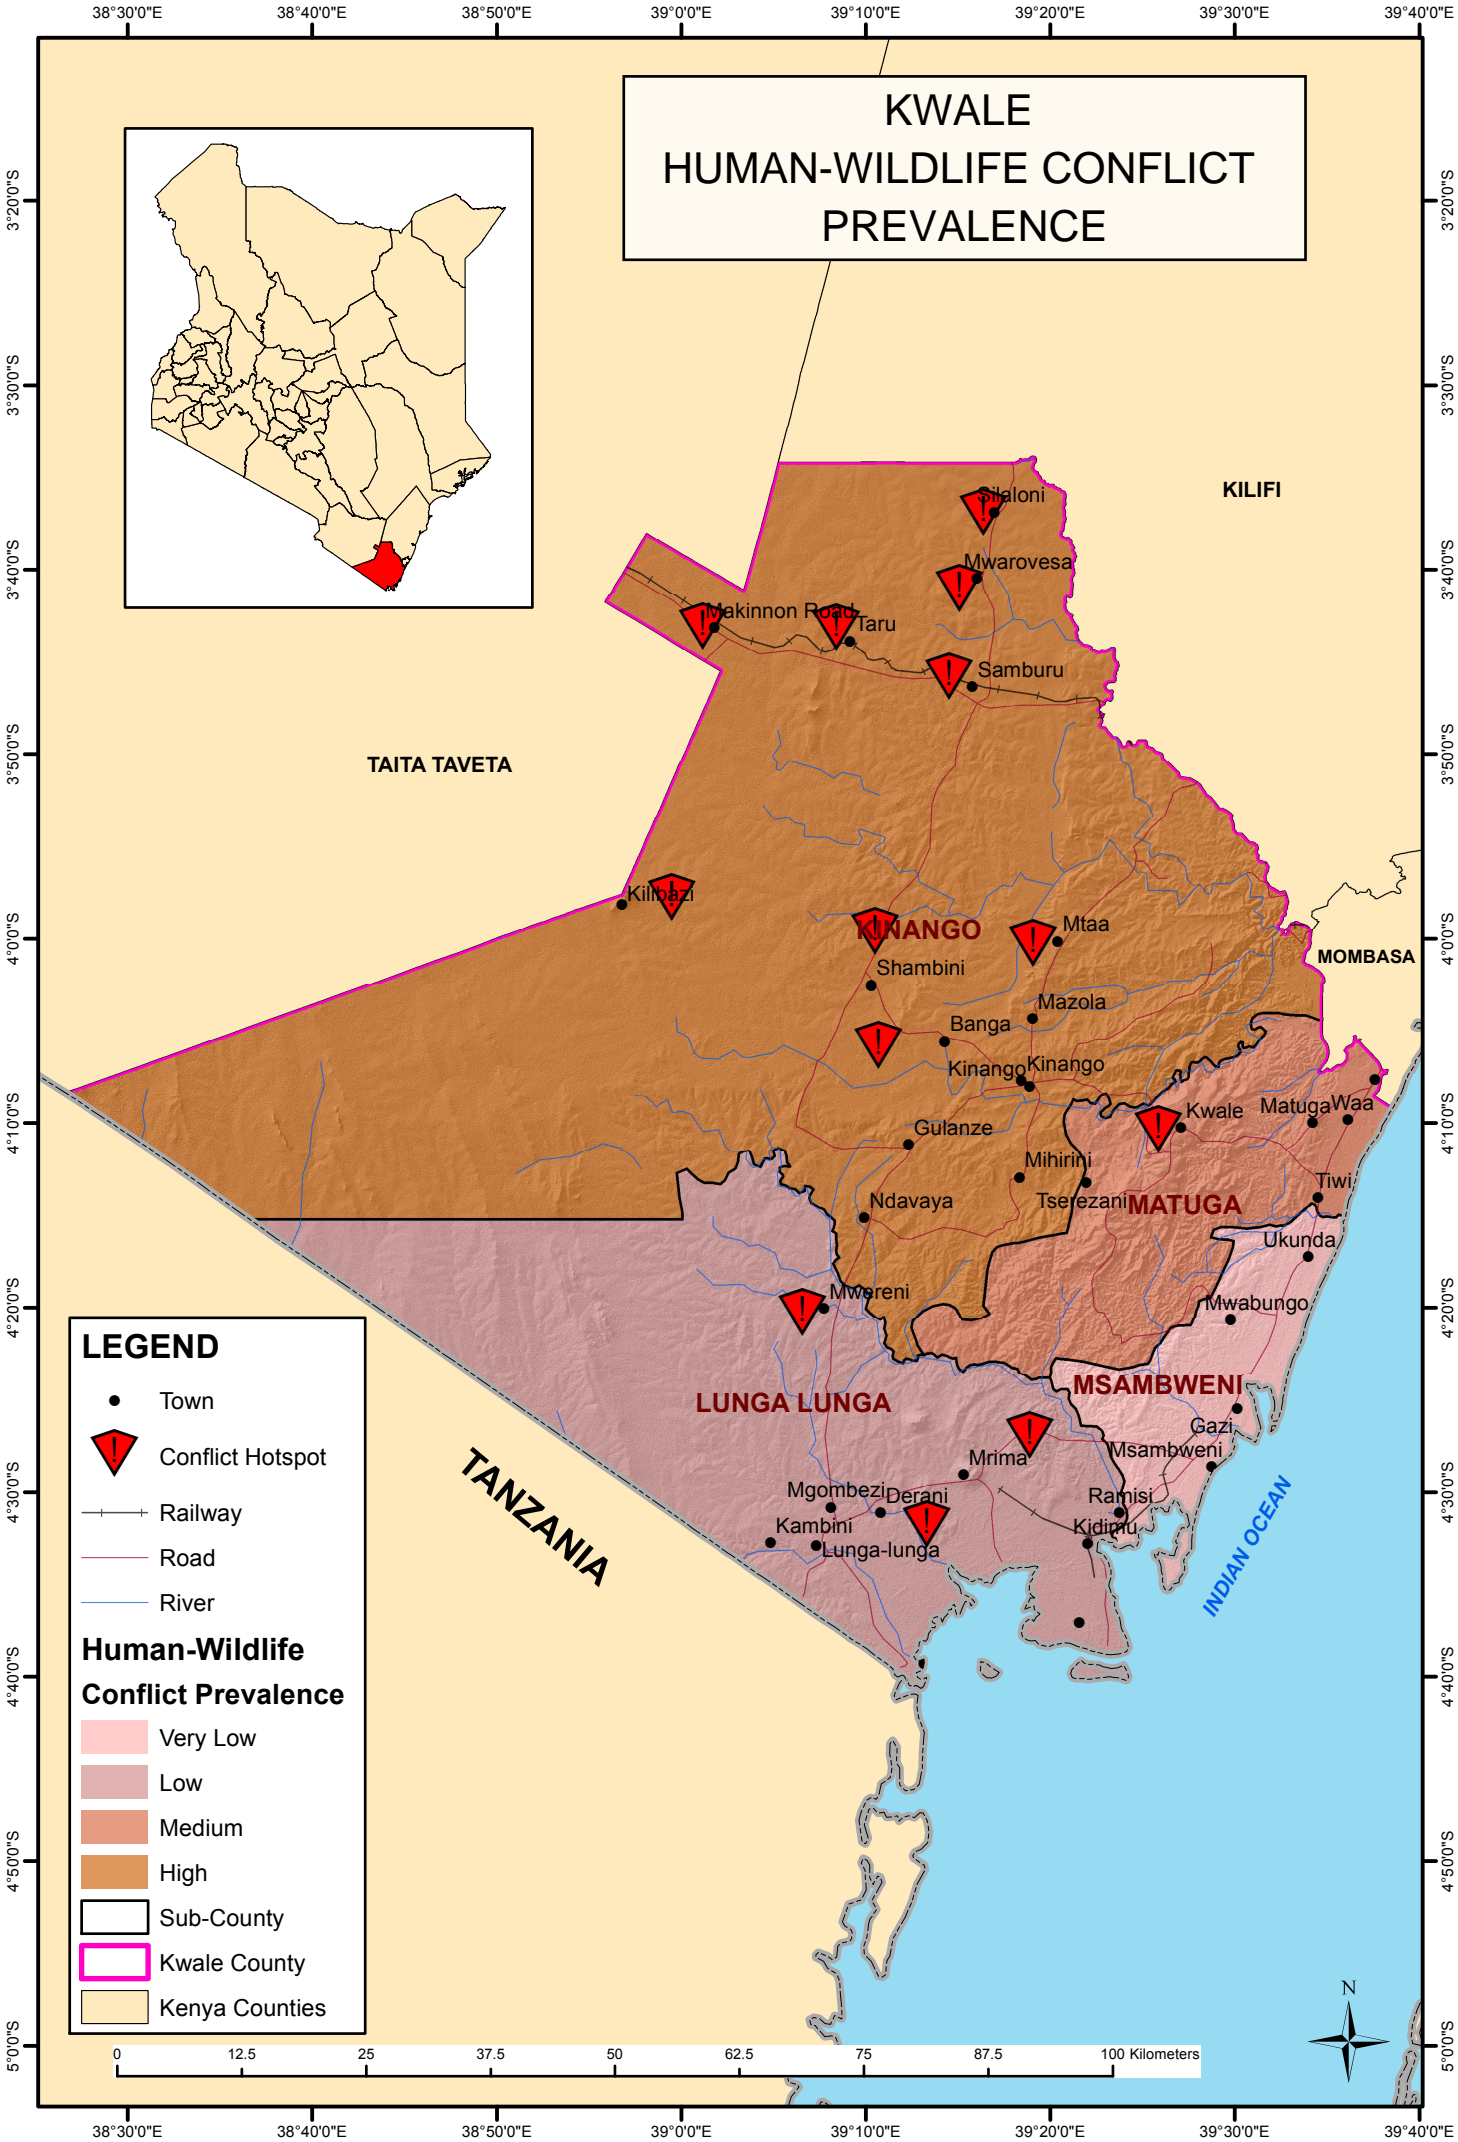

KWALE HUMAN-WILDLIFE CONFLICT PREVALENCE

LEGEND

- Town
- ▲ Conflict Hotspot
- +— Railway
- Road
- River

Human-Wildlife Conflict Prevalence

- Very Low
- Low
- Medium
- High

- Sub-County
- Kwale County
- Kenya Counties